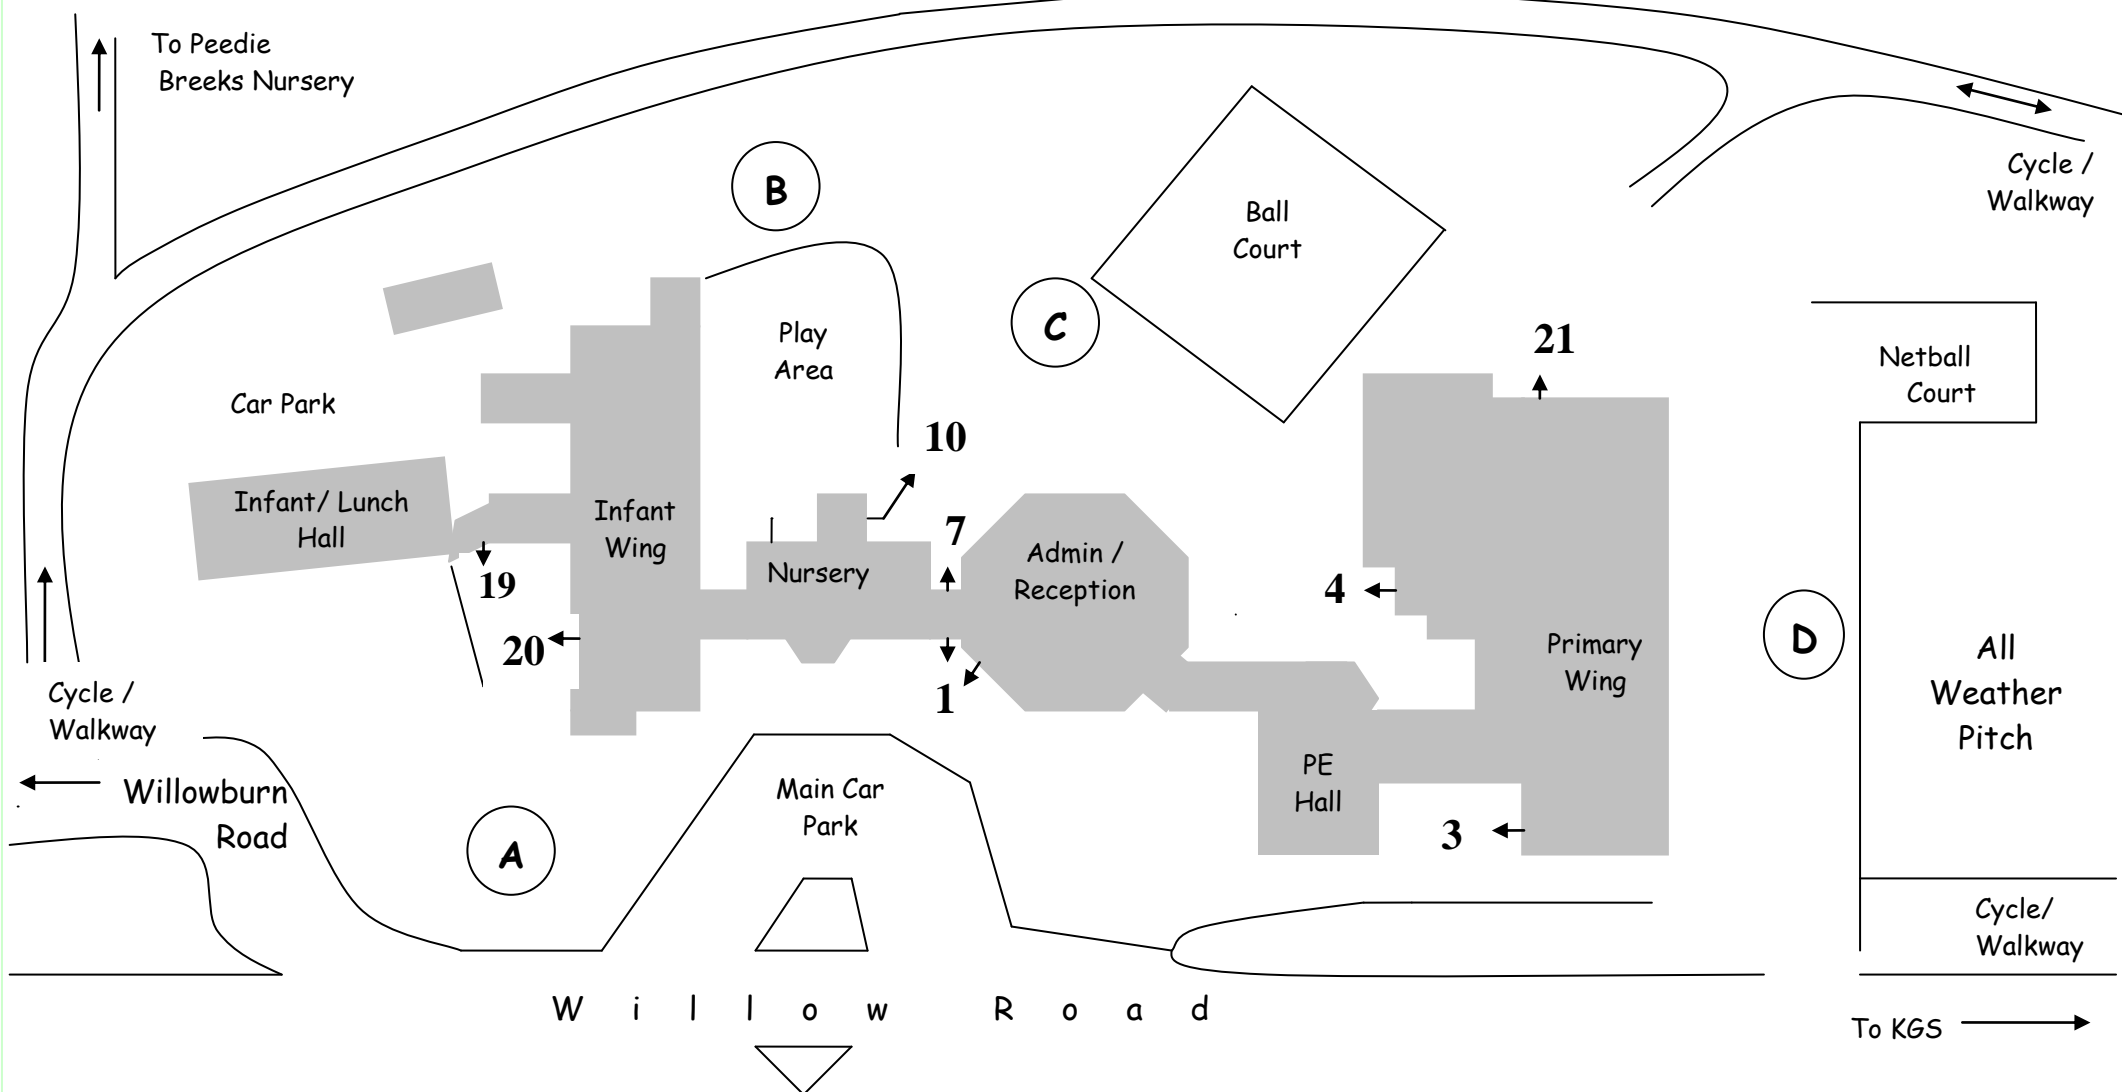

PAPDALE PRIMARY SCHOOL - END OF SCHOOL DAY EXIT DOORS

Exit 1 - Main School Entrance
Exit 1/7 Open 8.30-9.00am

Exit 3: 2E, 2M, 2/3S,
Exit 19: All P1's

Exit 4: 3E, All P5's and P6's
Exit 21: 3M, All P4's & P7's